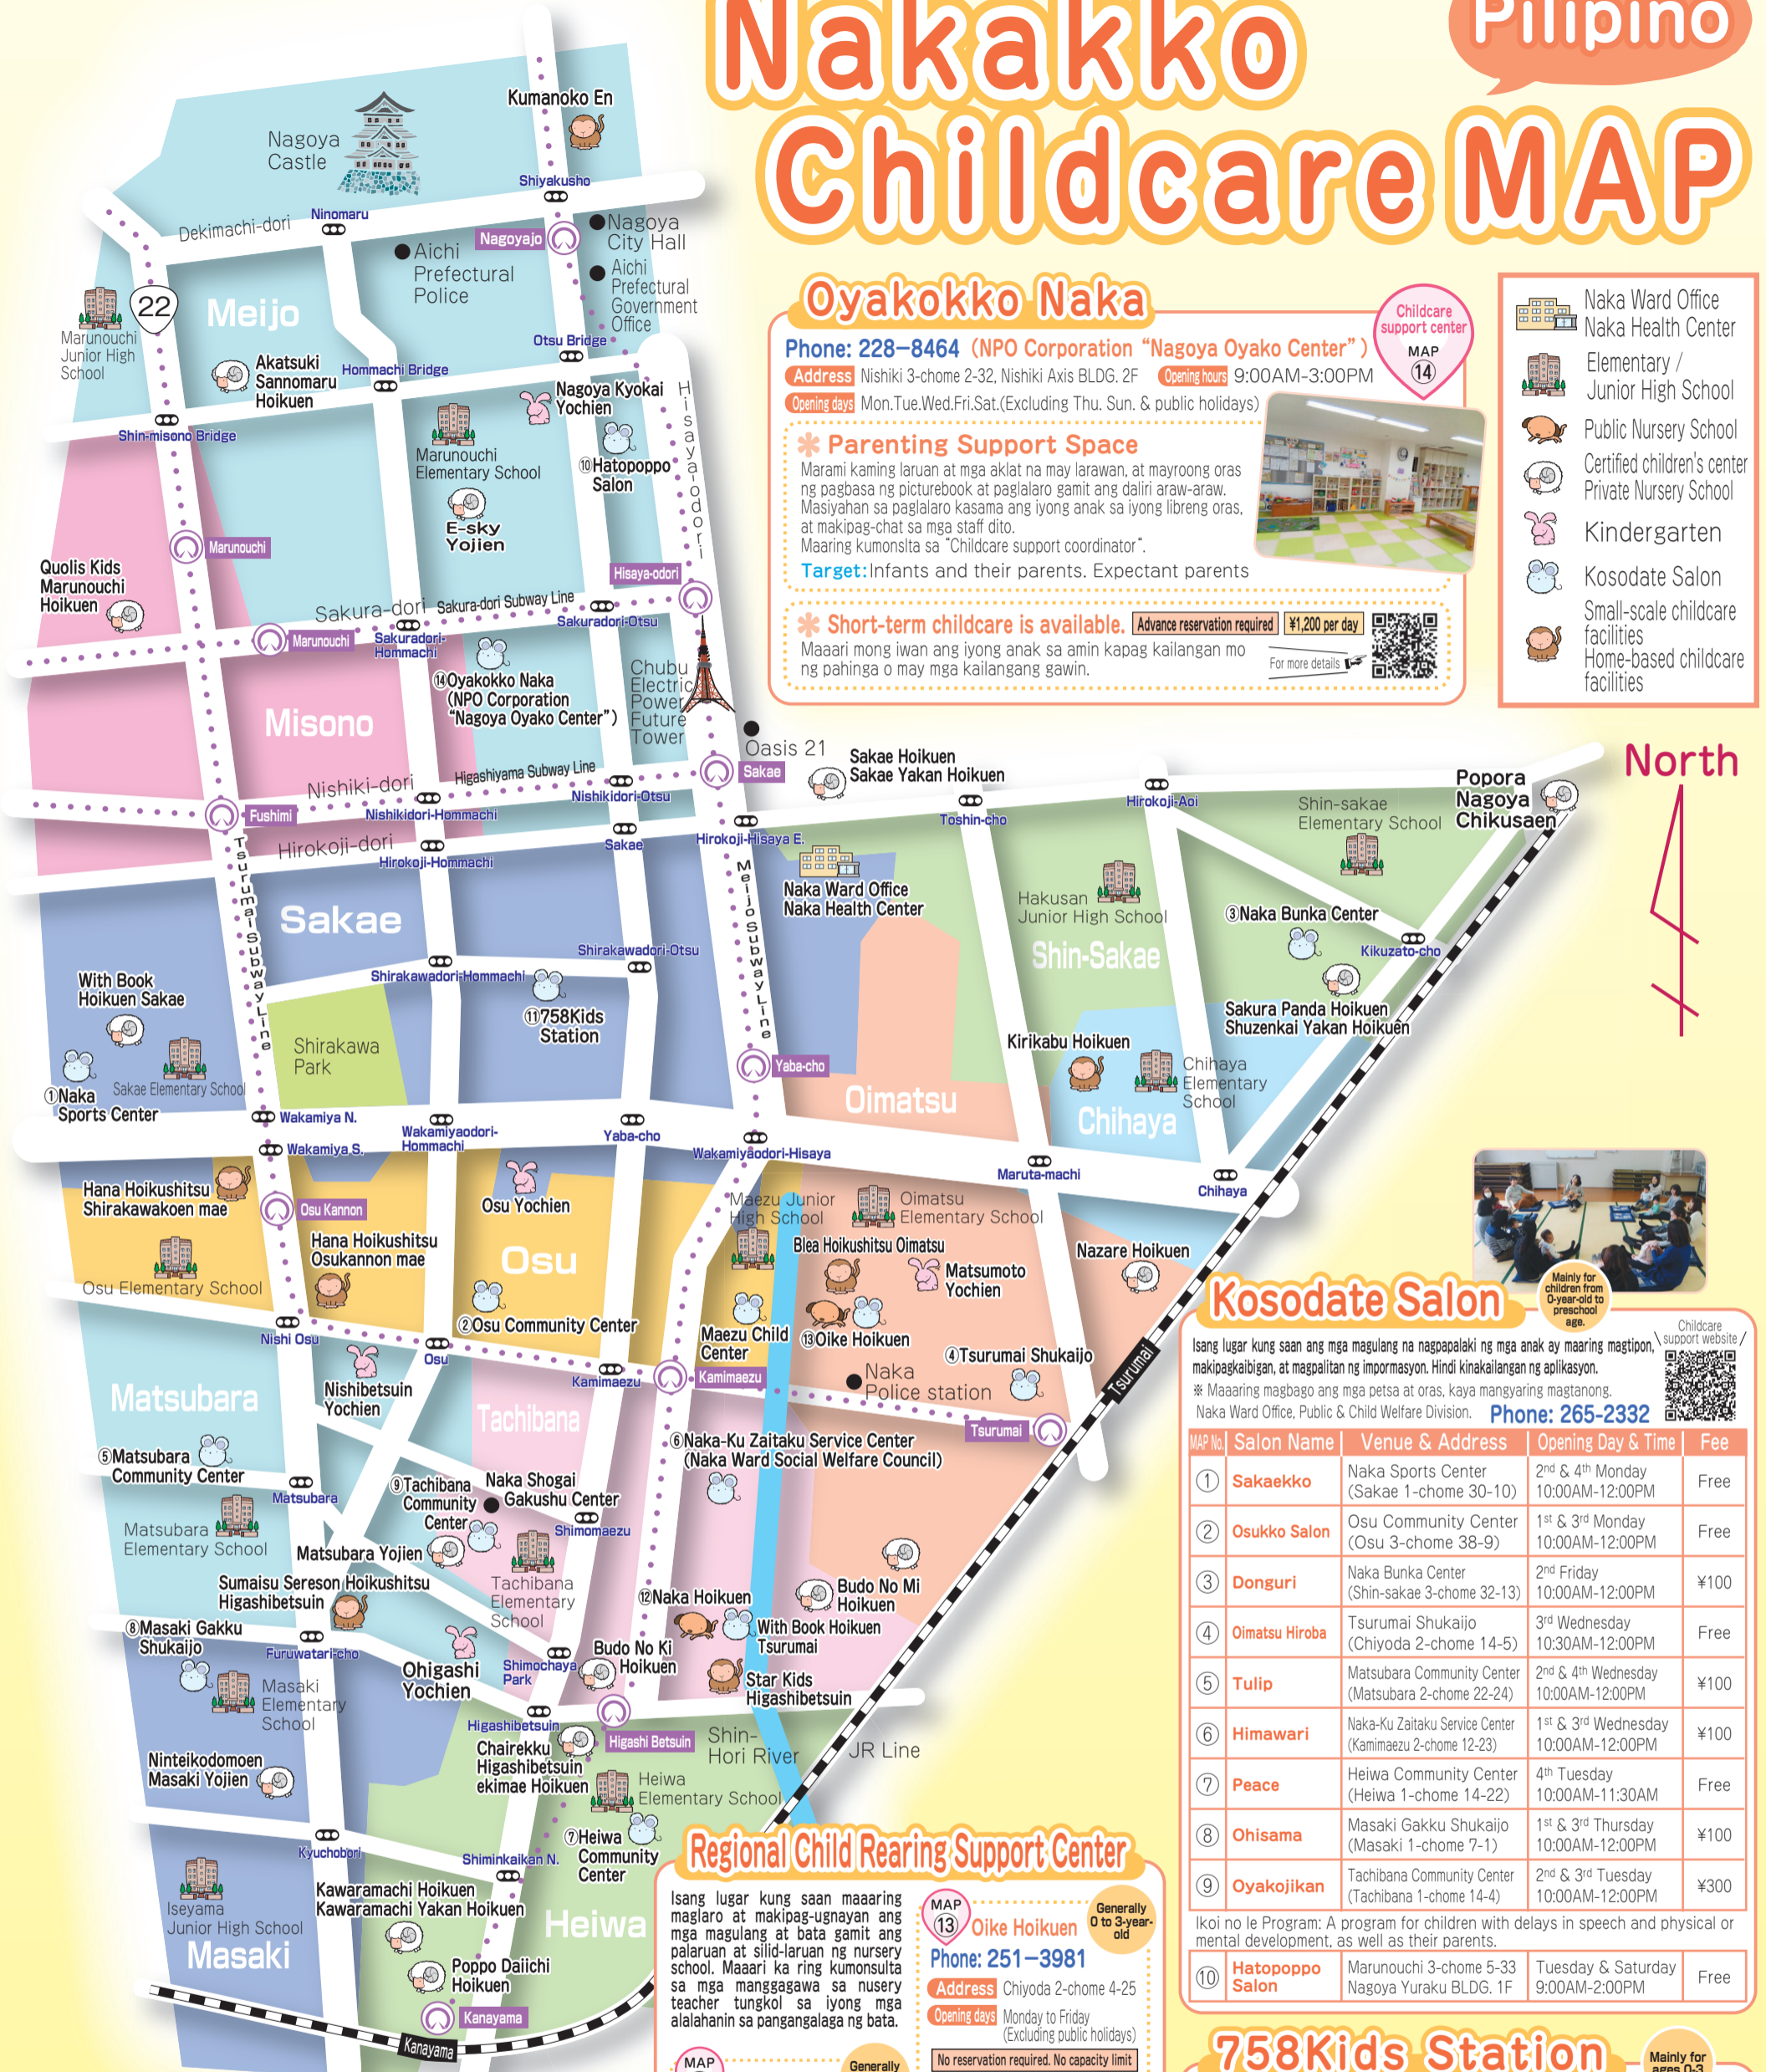

# Nakakko Childcare MAP

Pilipino

## Oyakokko Naka

Phone: 228-8464 (NPO Corporation "Nagoya Oyako Center")  
 Address: Nishiki 3-chome 2-32, Nishiki Axis BLDG. 2F  
 Opening hours: 9:00AM-3:00PM  
 Opening days: Mon.Tue.Wed.Fri.Sat.(Excluding Thu. Sun. & public holidays)

MAP No.	Salon Name	Venue & Address	Opening Day & Time	Fee
①	Sakaekko	Naka Sports Center (Sakae 1-chome 30-10)	2nd & 4th Monday 10:00AM-12:00PM	Free
②	Osukko Salon	Osu Community Center (Osu 3-chome 38-9)	1st & 3rd Monday 10:00AM-12:00PM	Free
③	Donguri	Naka Bunka Center (Shin-sakae 3-chome 32-13)	2nd Friday 10:00AM-12:00PM	¥100
④	Oimatsu Hiroba	Tsurumai Shukaijo (Chiyoda 2-chome 14-5)	3rd Wednesday 10:30AM-12:00PM	Free
⑤	Tulip	Matsubara Community Center (Matsubara 2-chome 22-24)	2nd & 4th Wednesday 10:00AM-12:00PM	¥100
⑥	Himawari	Naka-Ku Zaitaku Service Center (Kamimaezu 2-chome 12-23)	1st & 3rd Wednesday 10:00AM-12:00PM	¥100
⑦	Peace	Heiwa Community Center (Heiwa 1-chome 14-22)	4th Tuesday 10:00AM-11:30AM	Free
⑧	Ohisama	Masaki Gakku Shukaijo (Masaki 1-chome 7-1)	1st & 3rd Thursday 10:00AM-12:00PM	¥100
⑨	Oyakojikkan	Tachibana Community Center (Tachibana 1-chome 14-4)	2nd & 3rd Tuesday 10:00AM-12:00PM	¥300
⑩	Hatopoppo Salon	Marunouchi 3-chome 5-33 Nagoya Yuraku BLDG. 1F	Tuesday & Saturday 9:00AM-2:00PM	Free

MAP 12 Naka Hoikuen  
 Phone: 321-1082  
 Address: Oi-cho 2-13  
 Opening days: Monday to Friday (Excluding public holidays)

No reservation required. No capacity limit.  
 \* The schoolyard is open for children  
 Children can play freely in the sandbox and on the playground.  
 Opening days: Monday to Friday  
 Opening hours: 9:30AM-12:00PM