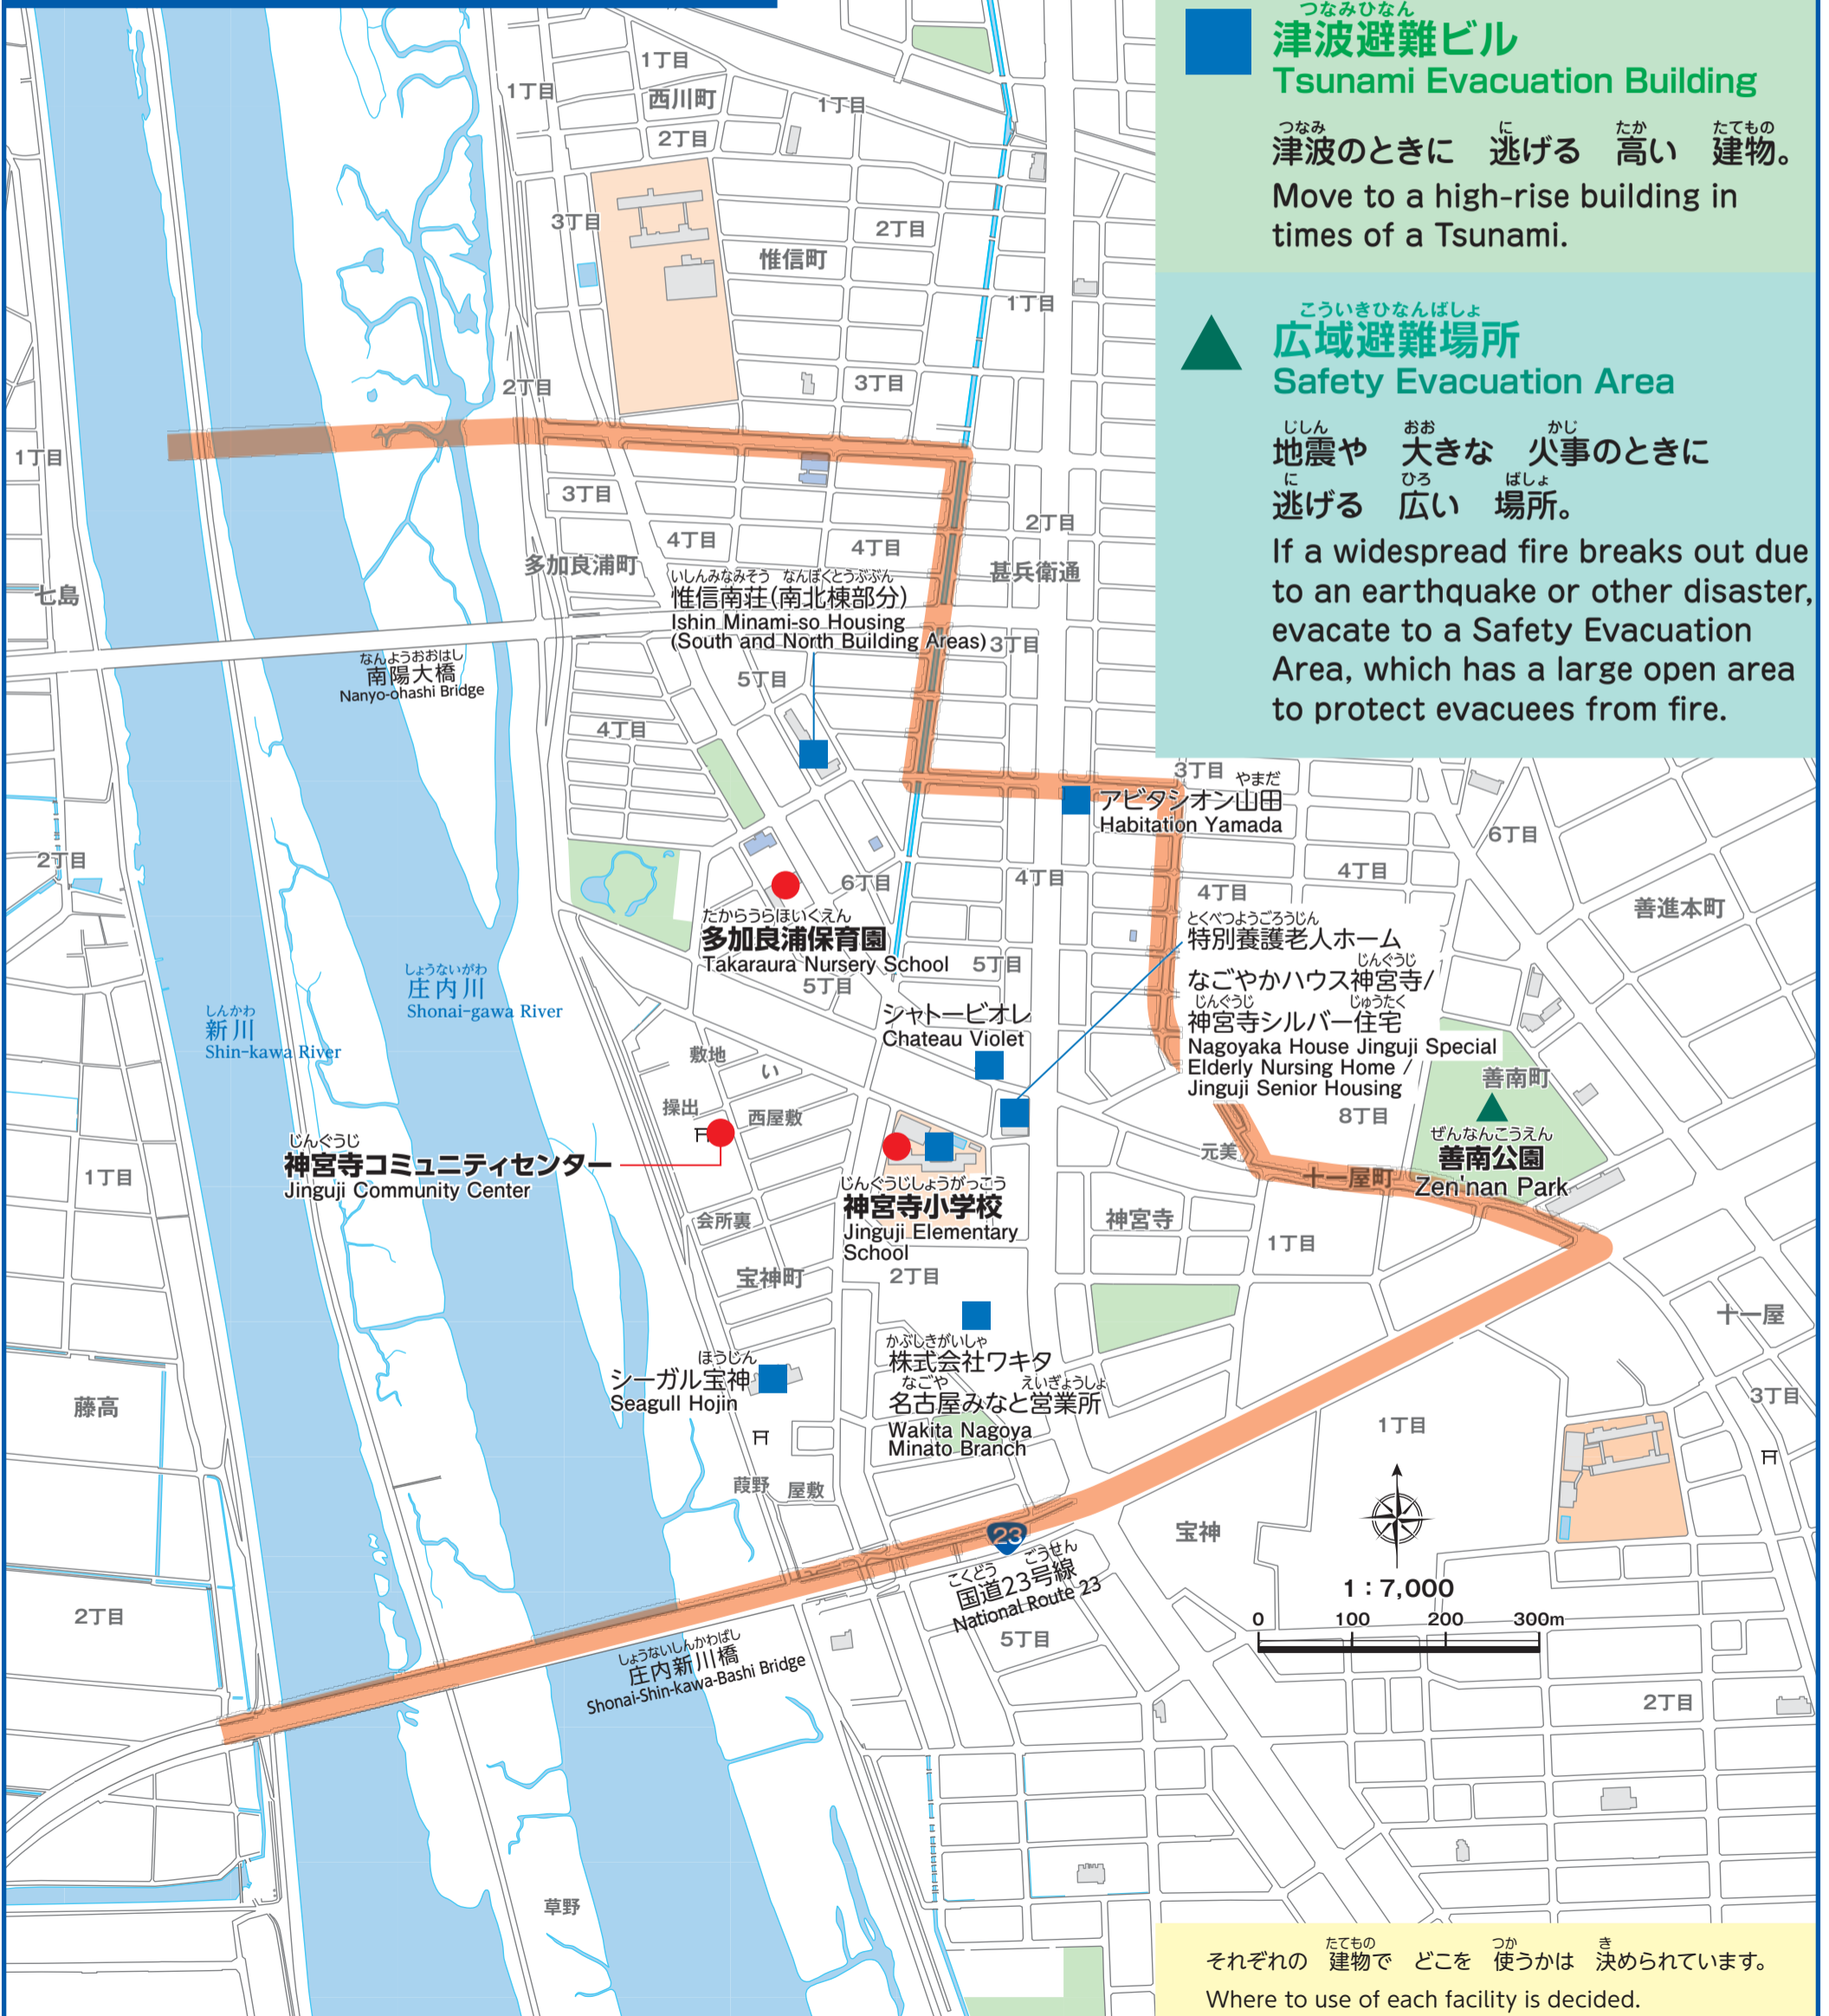

みなとく 港区 Minato Ward

地震のときに

逃げるための地図

Earthquake Evacuation Action Map

みなとく じんぐうじがっく
港区 神宮寺学区
Jinguji School District Edition

指定避難所
Designated Evacuation Shelter

危険がなくなった後、(津波警報がなくなった後)自分の家にいることができないとき避難所に行って生活してください。

In situations where the danger is over, and still not safe to return home, (After the tsunami warning has been called off) go and stay in the Designated Evacuation Shelter.

津波避難ビル
Tsunami Evacuation Building

津波のときに逃げる高い建物。Move to a high-rise building in times of a Tsunami.

広域避難場所
Safety Evacuation Area

地震や大きな火事のために逃げる広い場所。

If a widespread fire breaks out due to an earthquake or other disaster, evacuate to a Safety Evacuation Area, which has a large open area to protect evacuees from fire.

それぞれの建物でどこを使うかは決められています。
Where to use of each facility is decided.